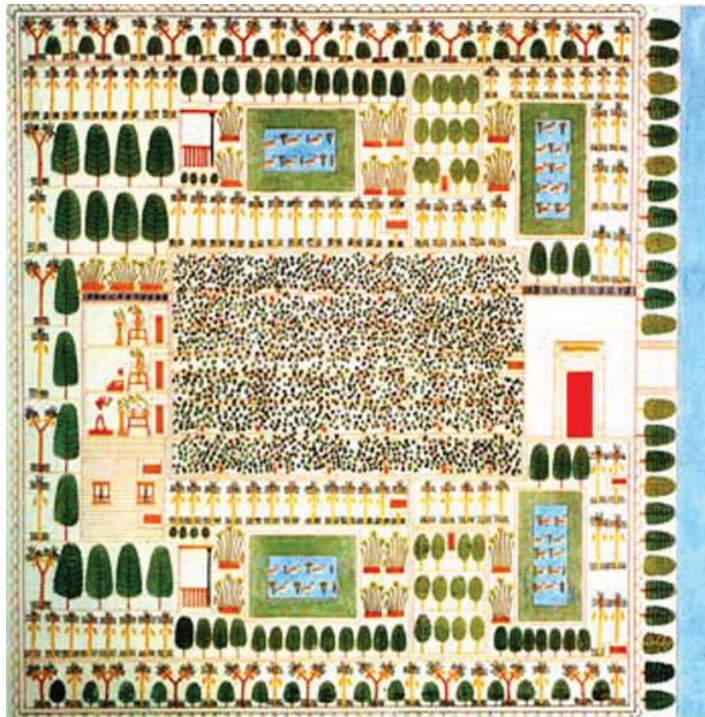

Gardens and Gardening

Garden of Eden, 19th century.

Date garden, Sinai peninsula.

Irrigating and harvest in Egyptian vegetable garden.

Paired beds and planting, 1580. Source: Crisp Fig. XXVIII.

Gardening, Pieta Brueghal the Elder. Source: Berrall p. 369.

18th century tools 1787. Source: Berrall p. 369.

Formalism in Landscape Architecture

Ancient Egypt

Formal Egyptian garden. The lotus pool, on which the statue of the vizier Rekhmire is being towed in a boat, is faced at one end by a pavilion or summerhouse. Around the pool grow doum palms, date palms, acacias, and other trees and shrubs. From the tomb of Rekhmire at Thebes ca. 1450 BCE. Source: Singer et al., 1954, Fig. 361.

Plan of the garden estate of a wealthy Egyptian official. The approach is from a long canal (at right), and the entrance to the grounds is through an imposing gateway in their surrounding walls. Of particular interest are the two clearly indicated different types of palm trees growing around the garden. The single-trunked tree is the date palm and the bifurcated tree the doum palm. From Ippolito Rosellini's *I Monumenti dell' Egitto e della Nubia*. (New York Public Library. Photo: Roche). Source: Berrall.