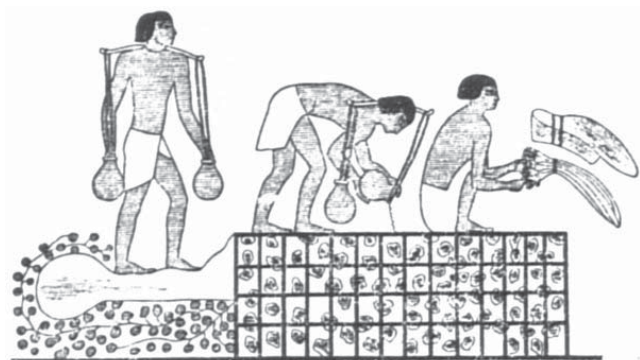

Gardens and Gardening

Garden of Eden, 19th century.

Date garden, Sinai peninsula.

Irrigating and harvest in Egyptian vegetable garden.

Paired beds and planting, 1580. Source: Crisp Fig. XXVIII.

Gardening, Pieta Brueghal the Elder. Source: Berrall p. 369.

18th century tools 1787. Source: Berrall p. 369.

Formalism in Landscape Architecture

Ancient Egypt

Formal Egyptian garden. The lotus pool, on which the statue of the vizier Rekhmire is being towed in a boat, is faced at one end by a pavilion or summerhouse. Around the pool grow doum palms, date palms, acacias, and other trees and shrubs. From the tomb of Rekhmire at Thebes ca. 1450 BCE. Source: Singer et al., 1954, Fig. 361.

Plan of the garden estate of a wealthy Egyptian official. The approach is from a long canal (at right), and the entrance to the grounds is through an imposing gateway in their surrounding walls. Of particular interest are the two clearly indicated different types of palm trees growing around the garden. The single-trunked tree is the date palm and the bifurcated tree the doum palm. From Ippolito Rosellini's *I Monumenti dell' Egitto e della Nubia*. (New York Public Library. Photo: Roche). Source: Berrall.