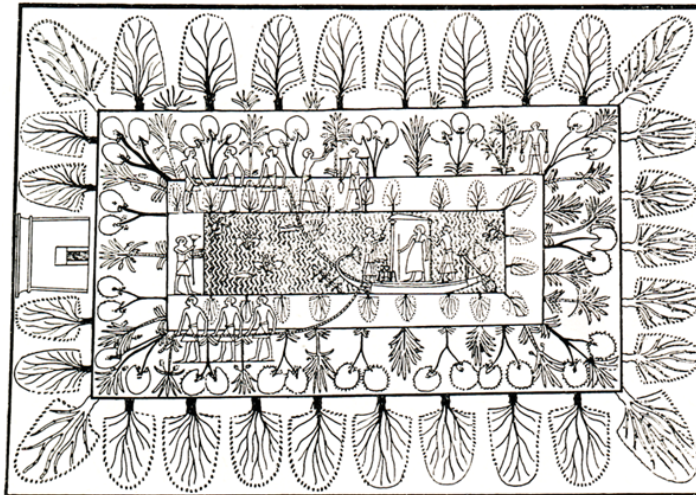

Gardens and Gardening

Garden of Eden, 19th century.

Date garden, Sinai peninsula.

Irrigating and harvest in Egyptian vegetable garden.

Paired beds and planting, 1580. Source: Crisp Fig. XXVIII.

Gardening, Pieta Brueghal the Elder. Source: Berrall p. 369.

18th century tools 1787. Source: Berrall p. 369.

Formalism in Landscape Architecture

Ancient Egypt

Formal Egyptian garden. The lotus pool, on which the statue of the vizier Rekhmire is being towed in a boat, is faced at one end by a pavilion or summerhouse. Around the pool grow doum palms, date palms, acacias, and other trees and shrubs. From the tomb of Rekhmire at Thebes ca. 1450 BCE. Source: Singer et al., 1954, Fig. 361.

Plan of the garden estate of a wealthy Egyptian official. The approach is from a long canal (at right), and the entrance to the grounds is through an imposing gateway in their surrounding walls. Of particular interest are the two clearly indicated different types of palm trees growing around the garden. The single-trunked tree is the date palm and the bifurcated tree the doum palm. From Ippolito Rosellini's *I Monumenti dell' Egitto e della Nubia*. (New York Public Library. Photo: Roche). Source: Berrall.